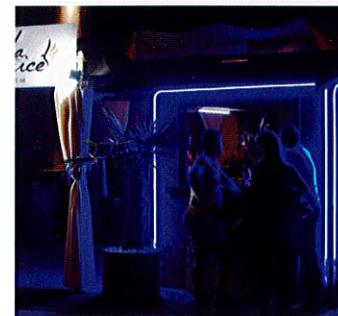

PROJECT LOCATED IN GERMANY

Widely used at Casino/ KTV/Bars/Spa/clubs etc commercial and recreational accent lighting etc.