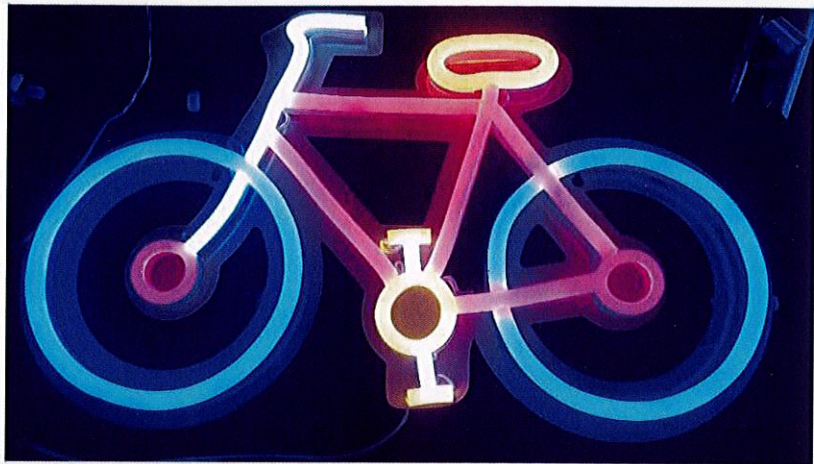

MaRinaMaTata
It means no worries
for the rest of your days
problem-free philosophy
😊

MY HOME
PICKLED FISH
MY HOME PICKLED FISH

Hello
Spring
2017
sign for ZARA

APPLICATIONS

We all can provide the light with pleasant lighting and relaxed atmosphere for any harsh environments.

WARM WHITE(3000K) NEON FLEX
Home & office used in illuminate.

PROJECT LOCATED IN SPAIN

ADS BOARD/SIGNS
Widely used in advertising field.

CONTENTS

 Silicone
 PVC

MONO COLOR series

 7mm×9mm page 01
 9mm×15mm page 02
 10mm×20mm page 03
 15mm×26mm page 04
 11mm×24mm page 05
 18mm×16mm page 06
 360°circular dia18mm page 07