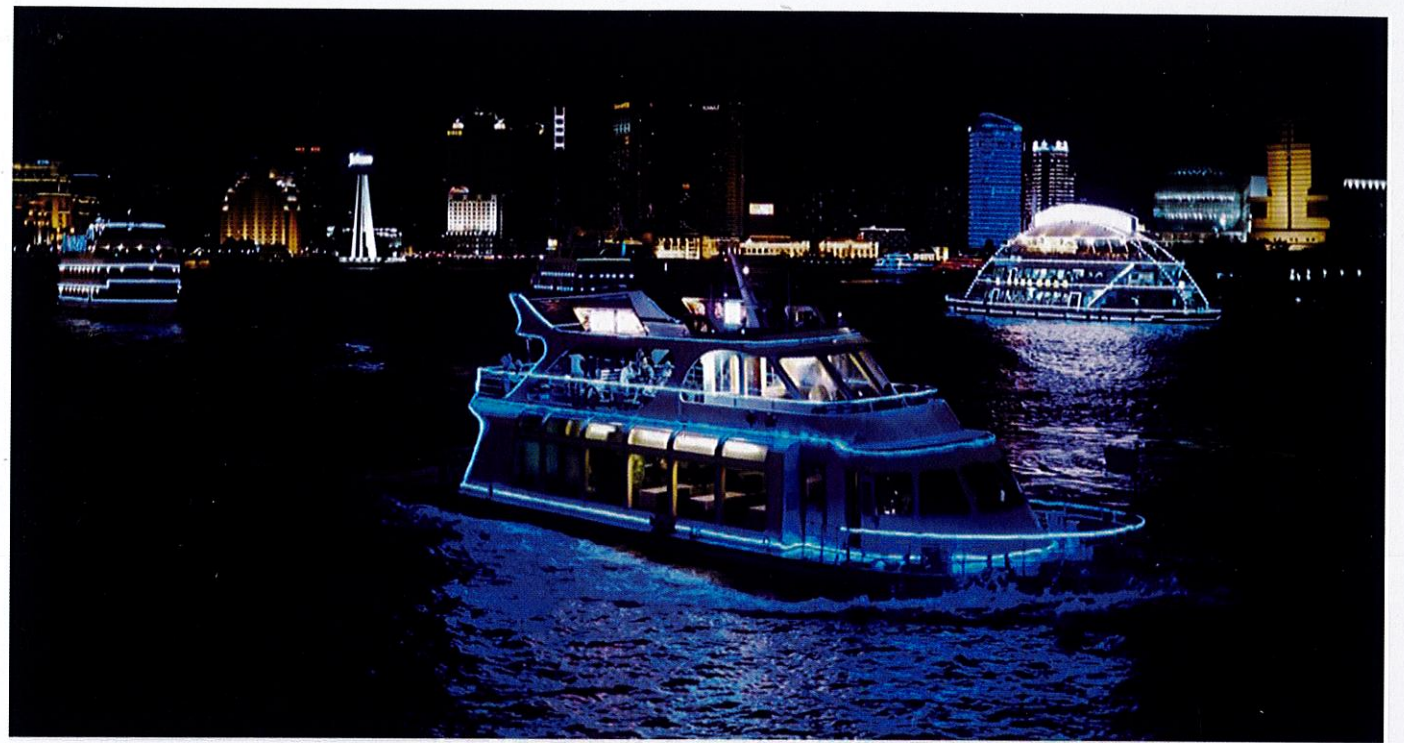

MaRinaMaTata
It means no worries
for the rest of your days
problem-free philosophy
😊

MY HOME
PICKLED FISH
MY HOME PICKLED FISH

Hello
Spring
2017
sign for ZARA

APPLICATIONS

We all can provide the light with pleasant lighting and relaxed atmosphere for any harsh environments.

PROJECT LOCATED IN FARMINGDALE USA

Widely used at Amusement machine/game machine/gamble machine etc.

PROJECT LOCATED IN MANCHESTER UK

Widely used at Gas station/building surface&outline lighting/architectural lighting etc.