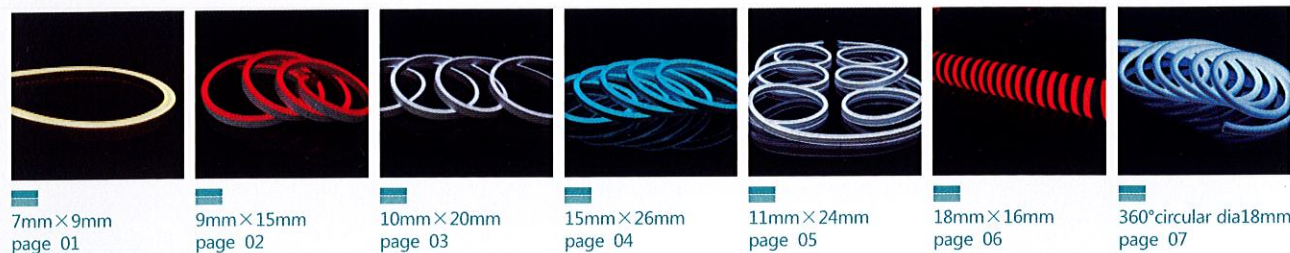

WARM WHITE(3000K) NEON FLEX
Home & office used in illuminate.

PROJECT LOCATED IN SPAIN

ADS BOARD/SIGNS
Widely used in advertising field.

CONTENTS

 Silicone
 PVC

MONO COLOR series

 7mm×9mm page 01
 9mm×15mm page 02
 10mm×20mm page 03
 15mm×26mm page 04
 11mm×24mm page 05
 18mm×16mm page 06
 360°circular dia18mm page 07