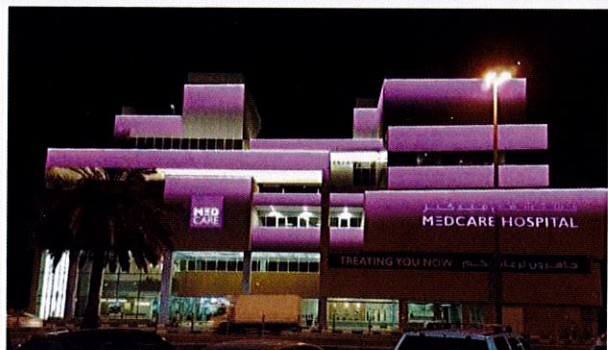

MaRinaMaTata
It means no worries
for the rest of your days
problem-free philosophy
😊

MY HOME
PICKLED FISH
MY HOME PICKLED FISH

Hello
Spring
2017
sign for ZARA

APPLICATIONS

We all can provide the light with pleasant lighting and relaxed atmosphere for any harsh environments.